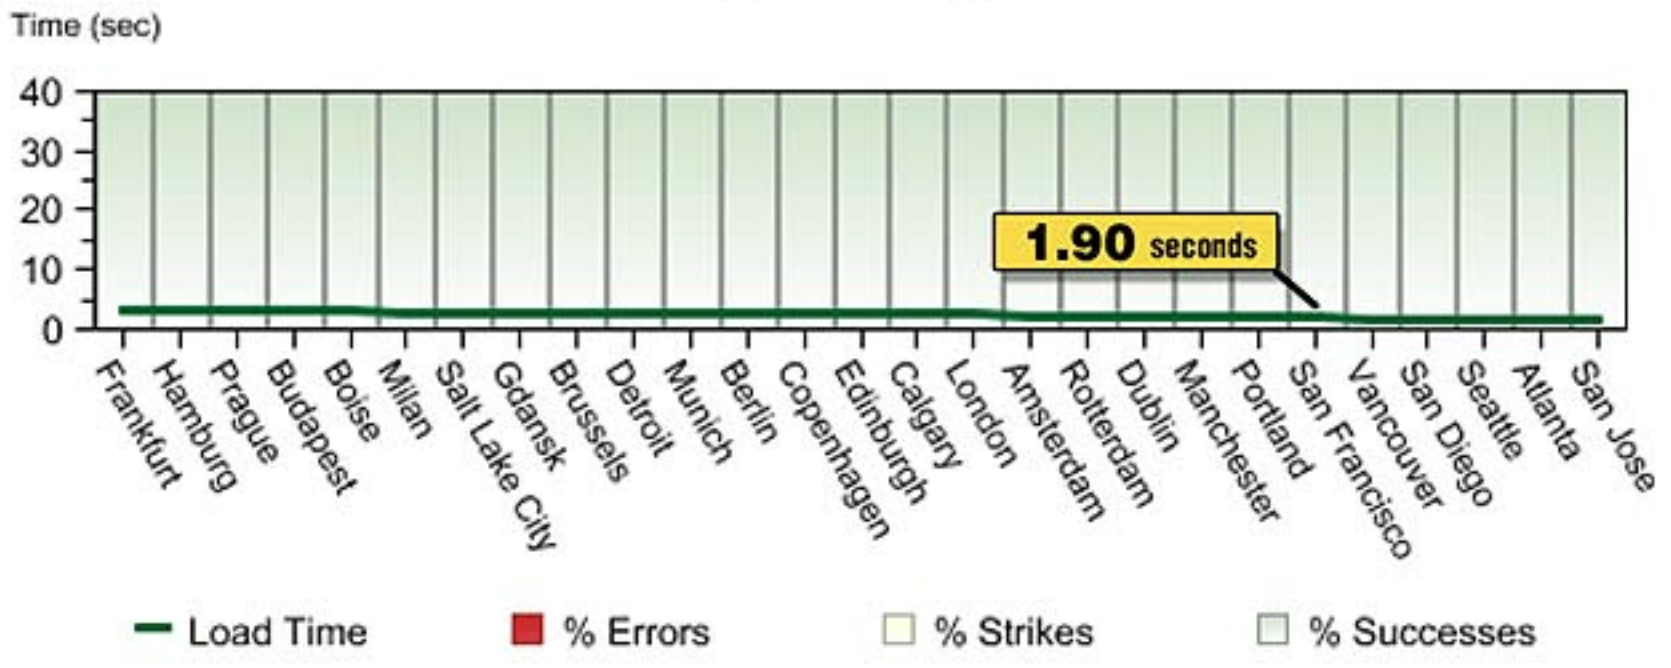

Large File Average Load Time (from InMotion Hosting's East Coast Data Center)

(continued)

(continued)