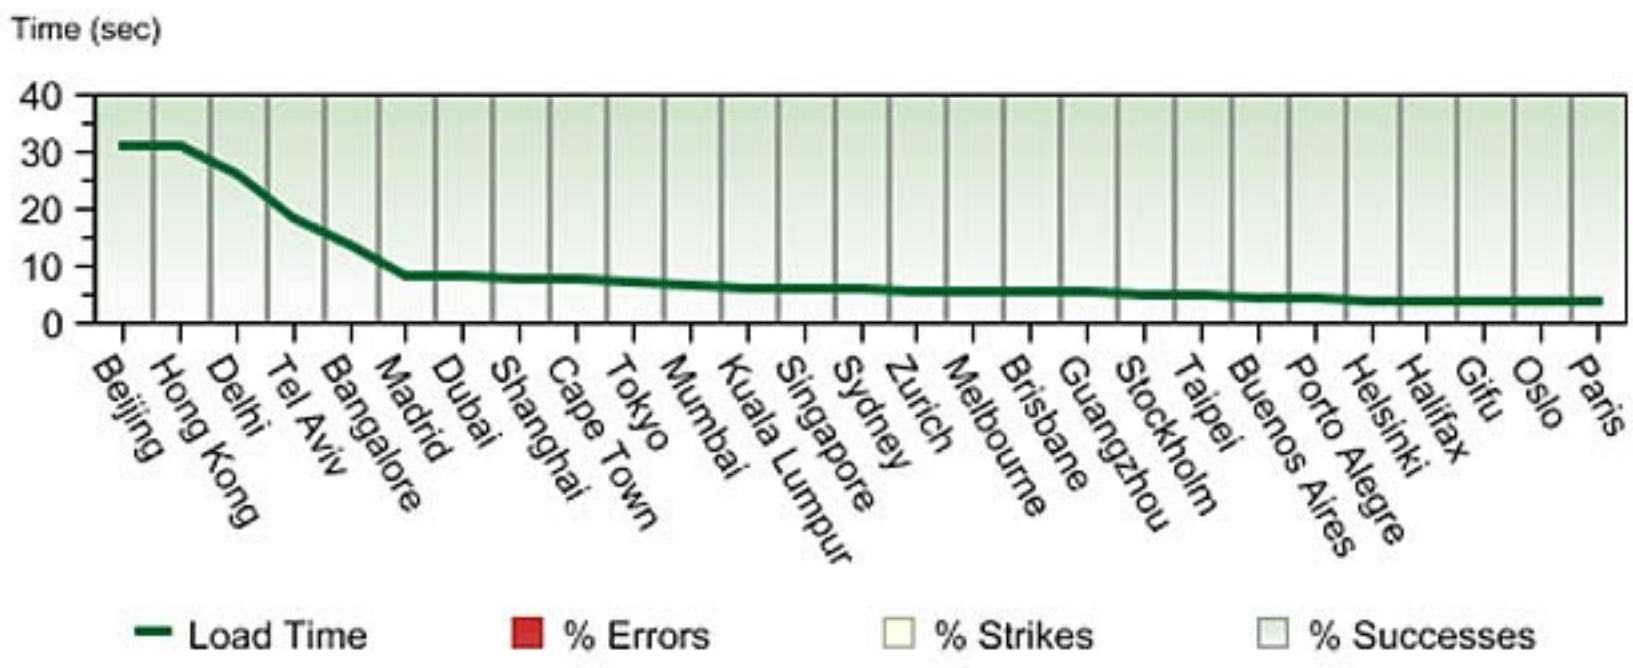

Large File Average Load Time (from InMotion Hosting's East Coast Data Center)

(continued)

(continued)