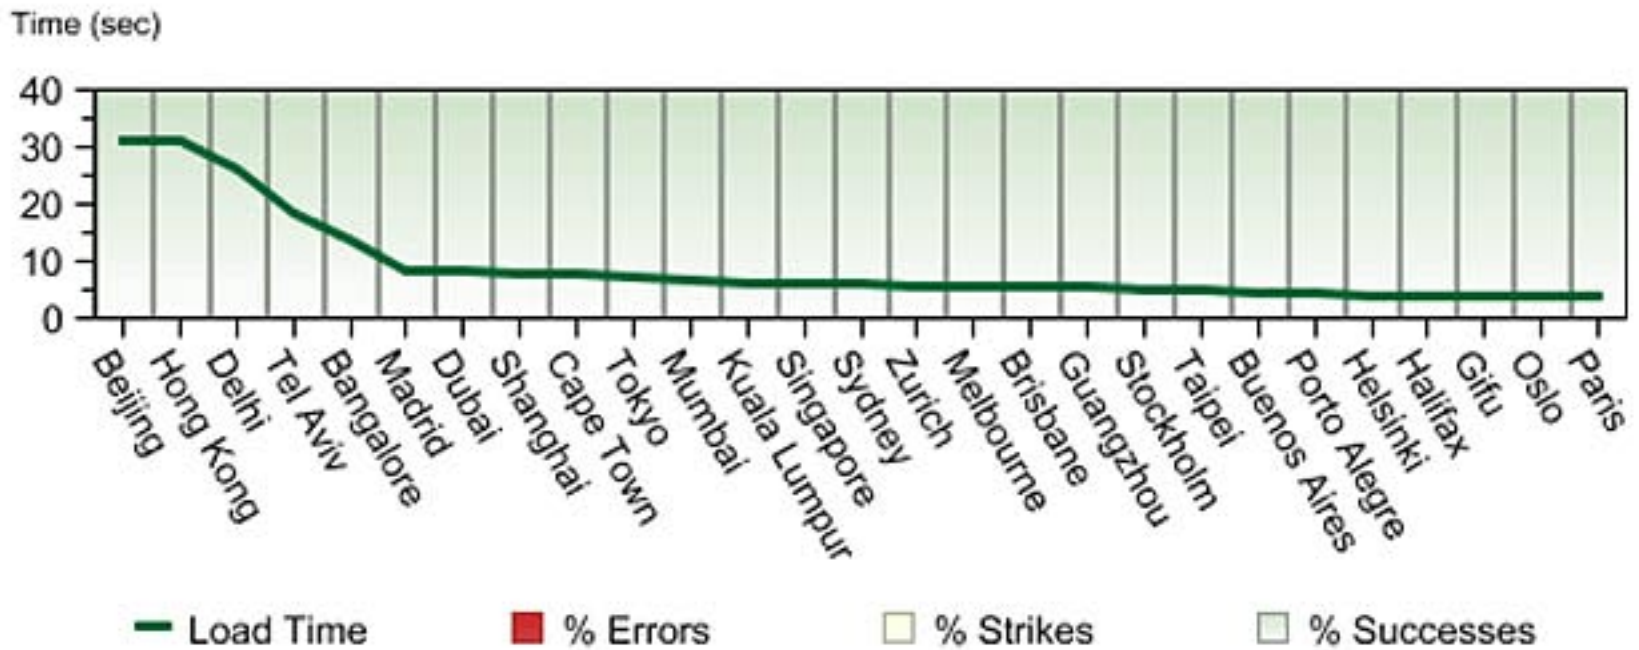

## Large File Average Load Time (from InMotion Hosting's East Coast Data Center)

**(continued)**

**(continued)**